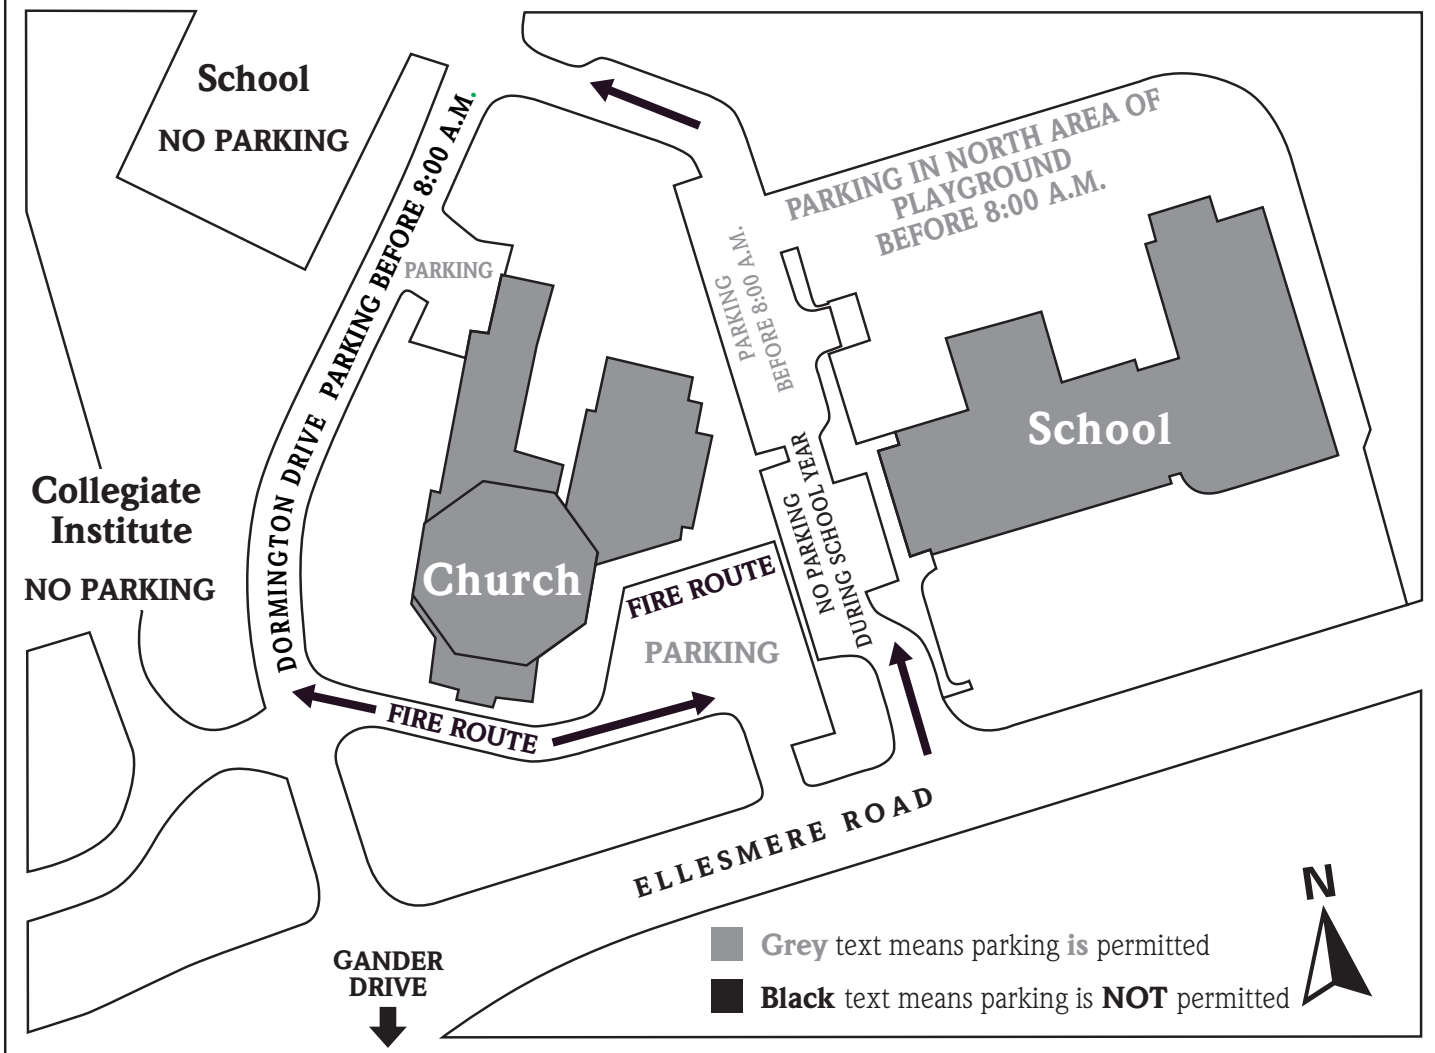

PARKING for WEEKDAY MORNING MASS

PARKING LOCATIONS AVAILABLE

- ✘ **St. Thomas More Church property (Refer to above)**
  The South parking lot (21 spaces - includes 5 disabled) and North (rectory) parking lot (6 spaces). Disabled space for permit holders only. Parking in fire routes is **PROHIBITED** by **LAW** for **ALL VEHICLES** and subject to fines (**$250.00**) and/or towing.
- ✘ **St. Thomas More Catholic School property (Refer to above)**
  During the school year, parking is permitted in the driveway spaces north of the walkway and in the north playground area until 8:00 a..m. Please respect this parking privilege by driving carefully entering and leaving. Children start to arrive at school early .
- ✘ **Woburn Elementary Public School (Refer to above)**
  NO PARKING during the school year (weekday morning Masses).
- ✘ **Woburn Collegiate Institute (NO PARKING - Subject to enforcement)**
- ✘ **Street Parking:**
  Dormington Drive: No parking within the first 6 metres from Ellesmere Road. Parking permitted until 8:00 a.m. Parking is also permitted north of the school zones.
  PegasusTrail, Gander Drive and Chancellor Drive: Parking is permitted.