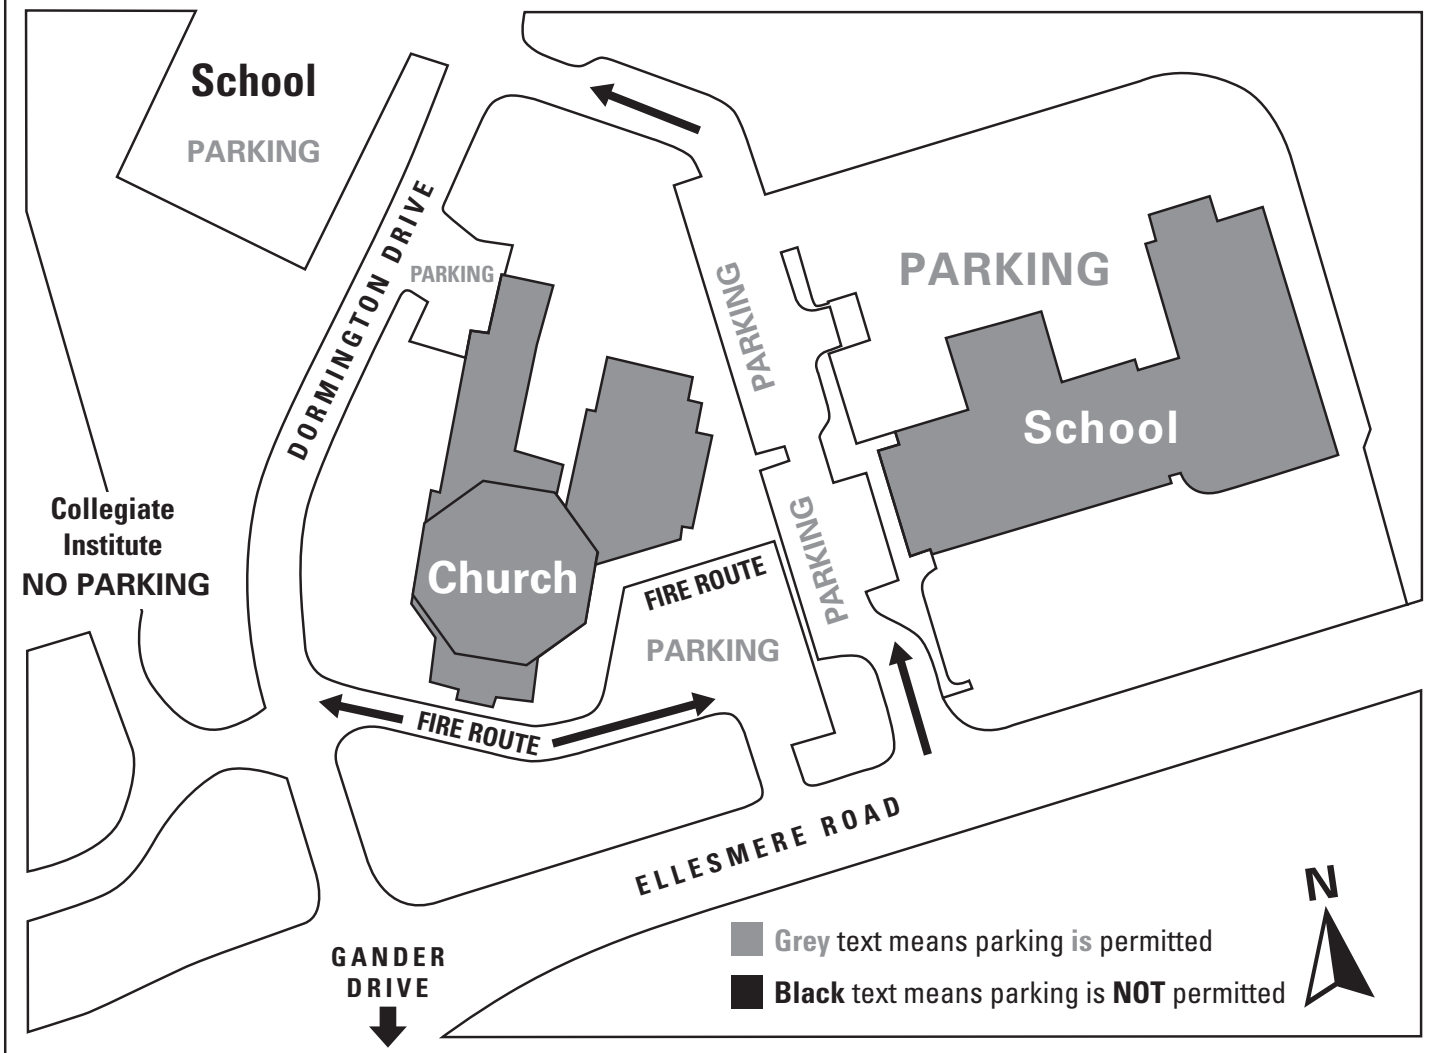

### PARKING LOCATIONS AVAILABLE

- ✘ **St. Thomas More Church property (Refer to above)**  
 The South parking lot (21 spaces - includes 5 disabled) and North (rectory) parking lot (6 spaces). Disabled space for permit holders only. Parking in fire routes is **PROHIBITED** by **LAW** for **ALL VEHICLES** and subject to fines (**\$250.00**) and/or towing.
- ✘ **St. Thomas More Catholic School property (Refer to above)**  
 During the school year, parking is permitted in the driveway spaces north of the walkway and in the north playground area until 8:00 a..m. Please respect this parking privilege by driving carefully entering and leaving. Children start to arrive at school early .
- ✘ **Woburn Elementary Public School (Refer to above)**  
**NO PARKING** during the school year (weekday morning Masses).
- ✘ **Woburn Collegiate Institute (NO PARKING - Subject to enforcement)**
- ✘ **Street Parking:**  
**Dormington Drive:** No parking within the first 6 metres from Ellesmere Road. Parking permitted until 8:00 a.m. Parking is also permitted north of the school zones.  
**PegasusTrail, Gander Drive and Chancellor Drive:** Parking is permitted.

## WEEKEND and WEEKDAY EVENING MASSES PARKING